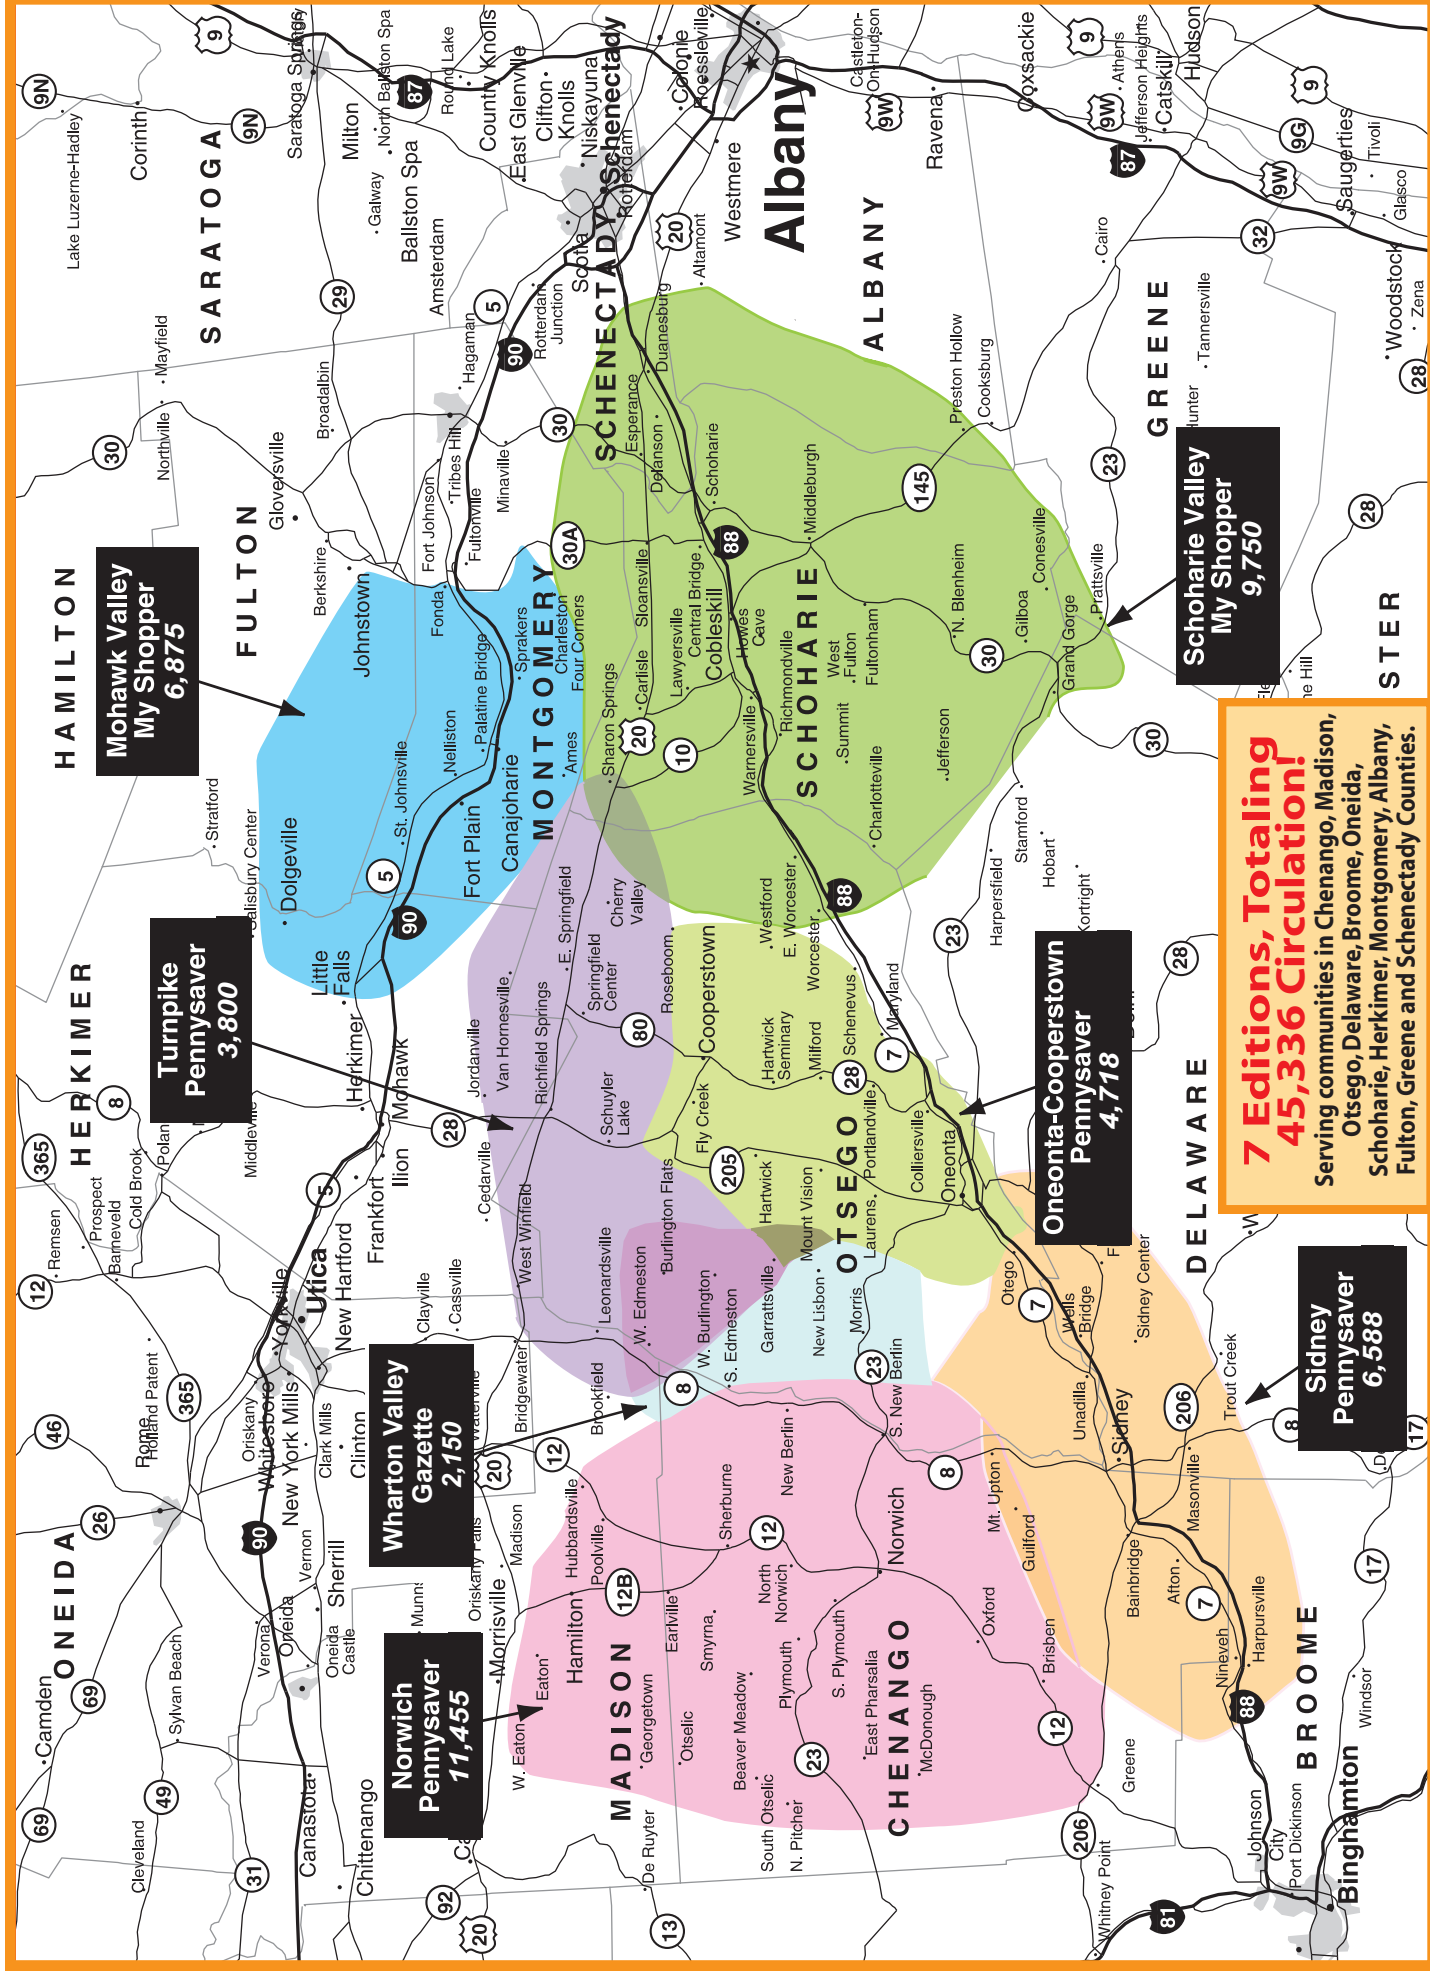

- Norwich • Sidney • Turnpike
- Oneonta-Cooperstown

- Schoharie Valley
- Mohawk Valley

Serving the Unadilla and Butternut Valleys since 1871

NORWICH EDITION

Zip	Location	Deliveries
13332	Earlville.....	450
13758	East Pharsalia.....	25
13334	Eaton and West Eaton.....	125
13072	Georgetown.....	50
13776	Gilbertsville.....	25
13778	Greene RD 1 & 3.....	400
13780	Guilford.....	225
13346	Hamilton.....	450
13801	McDonough.....	250
13411	New Berlin.....	775
13814	North Norwich.....	75
13124	North Pitcher.....	20
13815	Norwich.....	5120
13830	Oxford.....	1175
13136	Pitcher.....	25
13832	Plymouth.....	50
13460	Sherburne.....	1160
13464	Smyrna.....	300
13466	South Edmeston.....	30
13843	South New Berlin.....	600
13155	South Otselic.....	100
13844	South Plymouth.....	25

TOTAL 2,150

TURNPIKE EDITION

Zip	Location	Deliveries
13313	Bridgewater.....	125
13320	Cherry Valley.....	655
13333	East Springfield.....	50
13361	Jordanville.....	25
13439	Richfield Springs.....	1630
13457	Schuyler Lake.....	115
13468	Springfield Center.....	125
13485	West Edmeston.....	100
13491	West Winfield.....	975